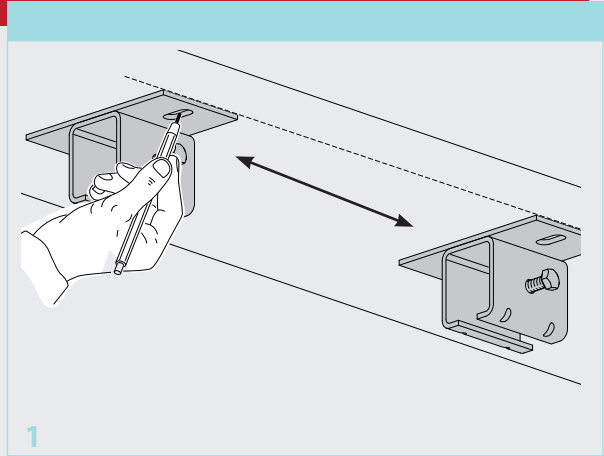

OPTIMUM

BRACKET DISTANCE GUIDE

uses 30% less
mount brackets

300 SERIES

SINGLE TRACK MOUNT SPACING

Door	120kg	200kg	250kg	300kg
Bracket (mm)	1200	1100	1000	900

800 SERIES

SINGLE TRACK MOUNT SPACING

Door	300kg	410kg	520kg	630kg	730kg	800kg
Bracket (mm)	1100	1000	900	800	700	600